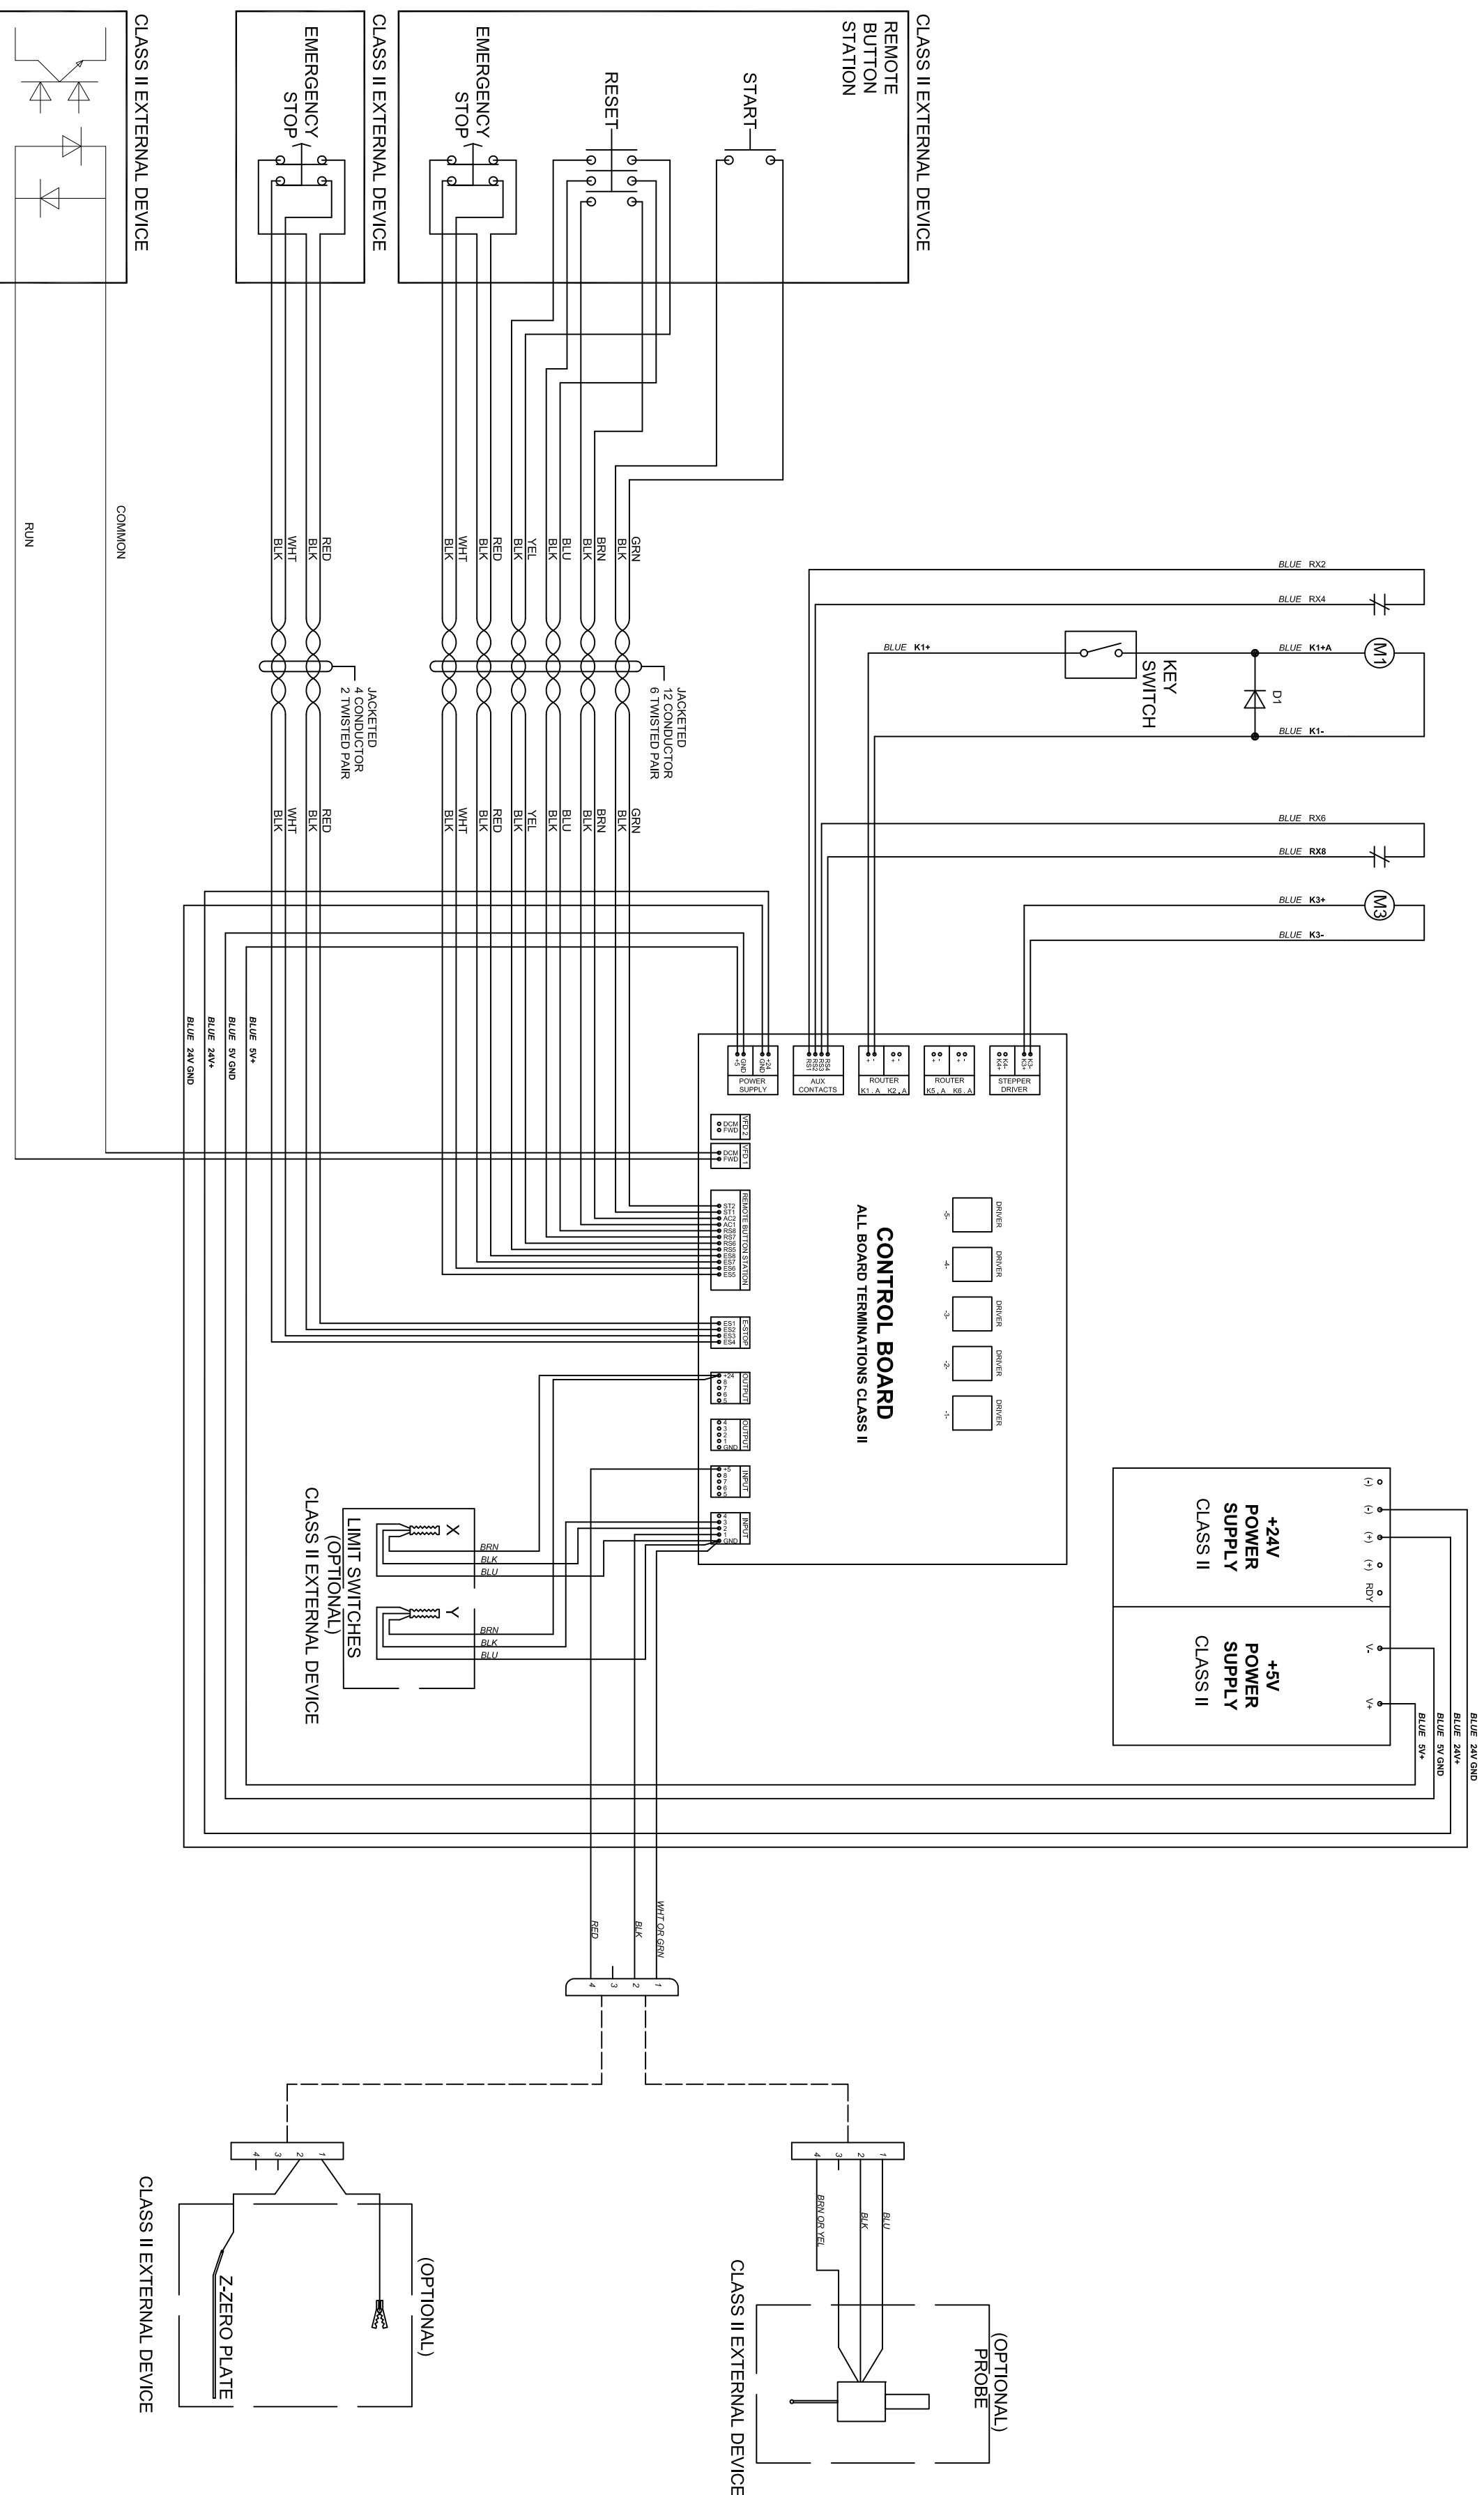

4

3

2

1

# CONTROL DIAGRAM - 1 ROUTER (DOMESTIC)

REV	CHG NOTICE	DATE	BY	REVISION DESCRIPTION	APVD
1	ECH#270	09OCT12	KWP	CHANGED Z-ZERO PLATE TO PLUG-IN STYLE	-
<p><b>ShopBot</b> Durham, North Carolina</p> <p>TITLE: CONTROL DIAGRAM-1 ROUTER (DOMESTIC)</p> <p>DRAWN: KWP DATE: 05/10/12</p> <p>CHECKED: DATE: APPROVED: DATE:</p> <p>SIZE: DRAWING NUMBER: <b>003327-00</b></p> <p>PART NUMBER: 003327-00 SHEET 1 OF 1</p>					